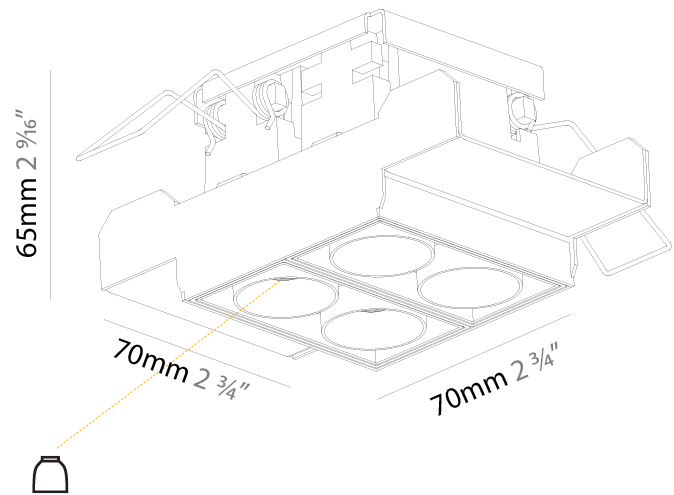

GENERAL

Series: Magiq
 Subseries: Magiq 2x2 Cell
 Brand: Prolicht
 Division: Architectural
 Mounting Type: Trimless
 Mounting Location: Ceiling
 Subcategory: Downlight

PHYSICAL

Shape: Square
 Length (mm): 70
 Length (in): 2 ¾
 Width (mm): 70
 Width (in): 2 ¾
 Height (mm): 65
 Height (in): 2 9/16
 Ceiling Thickness (mm): 12.5
 Ceiling Thickness (in): 1/2
 Min. Recessing Depth (mm): 100
 Min. Recessing Depth (in): 3 15/16
 Light Distribution: Downlight
 Weight (kg): 0.428
 Weight (lbs): 0.94
 Fixture Finish: BLK / WHI
 Fixture Material: Aluminum Die Cast
 Cut-out Measurements: 82mm / 3 1/4" x 42mm / 1 5/8"
 Upon Request: Unique Ceiling Thickness

OPTICAL

Reflector: 10 / 20 / 40
 Upon Request: Special Beam Angles

RATINGS AND CERTIFICATIONS

Certified By: CSA Certified to UL and CSA Standards
 IP rating: IP20

100mm
3 15/16"

12 1/2 mm
1/2"

82mm x 82mm
3 1/4" x 3 1/4"