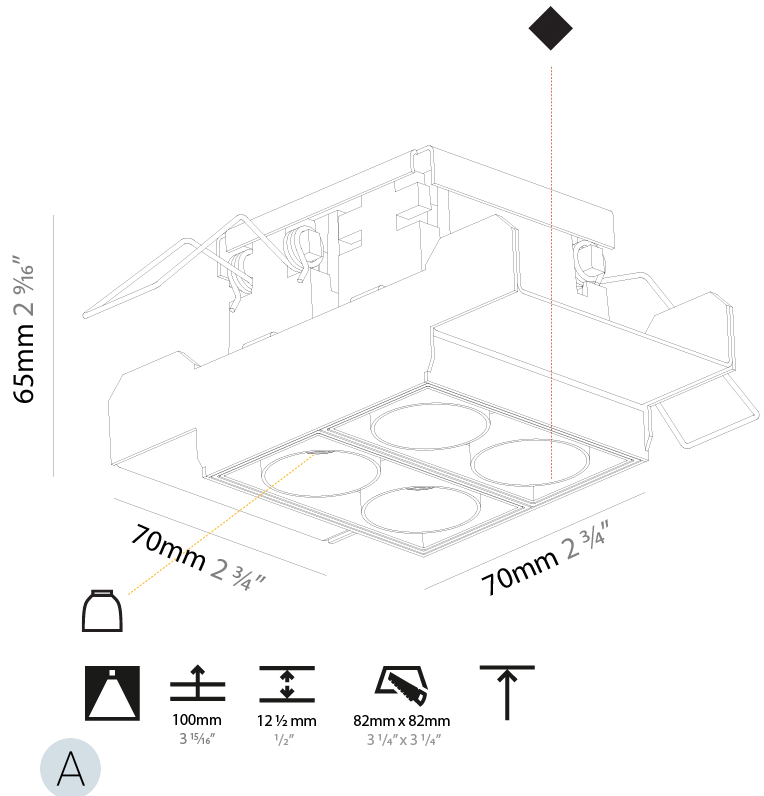

PHYSICAL

Shape: Rectangle
Length (mm): 70
Length (in): 2 ³/₄
Width (mm): 70
Width (in): 2 ³/₄
Height (mm): 65
Height (in): 2 ⁹/₁₆
Ceiling Thickness (mm): 12.5
Ceiling Thickness (in): 1/2
Min. Recessing Depth (mm): 100
Min. Recessing Depth (in): 3 ¹⁵/₁₆
Light Distribution: Downlight
Weight (kg): 0.437
Weight (lbs): 0.96
Fixture Finish: SSR / BKV / CWI / CRY / HAB / LAG / UFT / ITA / RUA / RUR / MIC / FTG / MYG / TWT / LOD / PUS / FRO / FUP / KIA / POP / BLS / SPG / MEY / GOH / GUM / CHC / COM / ABZ / JAG / OBR / MOS / ROR
Fixture Material: Aluminum Die Cast
Cut-out Measurements: 82mm / 3 1/4" x 42mm / 1 5/8"
Upon Request: Unique Ceiling Thickness

ELECTRICAL

Lamp Type: LED (Zhaga Standard)
Input Wattage (W): 18
Total Output Wattage (W): 16.4
Dimming: Tri-Mode (Non-Dimming and Phase Dimming (120Vac only) and 0-10V Dimming)
Driver Included: No
Driver Location: Recessed Housing
Driver Type: Constant Current - Universal
Driver Class: Class 2
Housing: See components
Input Voltage (V): 120 - 277
Constant Current (MA): 1050

LED

Number of LEDs: 4
Color Temperature (°K): 2700 / 3000 / 3500 / 4000
Max. Delivered Lumen (lm): Max. 887
CRI: >90 CRI
Lamp Life (hrs): 50000
Upon Request: Special Color Temperature

OPTICAL

Reflector°: 8 / 18 / 34
Upon Request: Special Beam Angles

RATINGS AND CERTIFICATIONS

Certified By: CSA Certified to UL and CSA Standards

IP rating: IP20
Zaneen Corporation © 2024, T 1800-388-3382, F 416-247-9319, www.zaneen.com