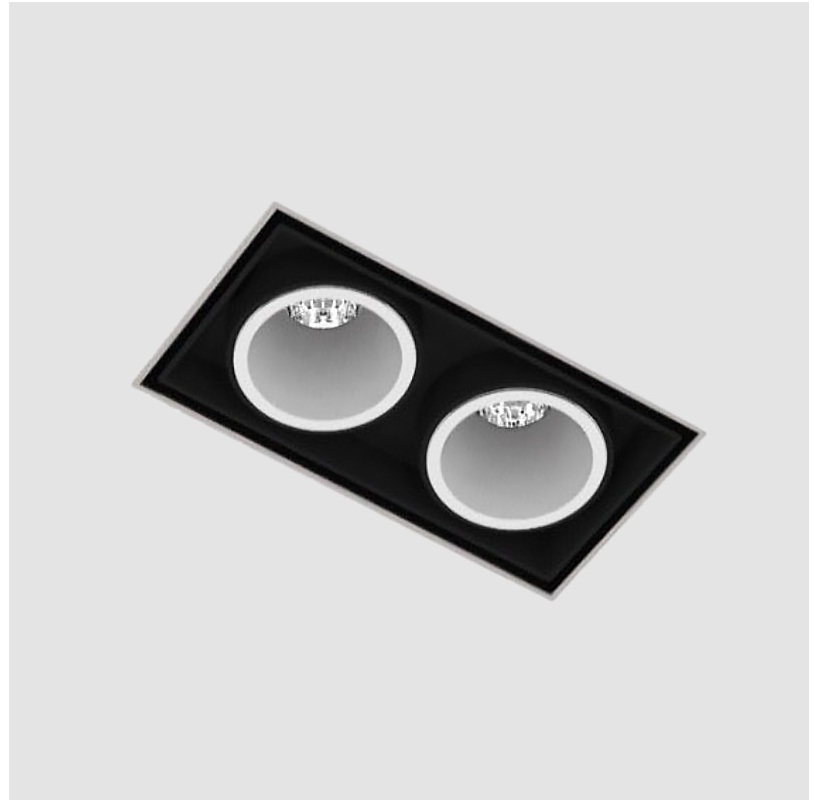

MAGIQ 2 CELL KORONA TRIMLESS

A35569-

base number Color Finishes Finish Reflector
 Temperature (Diamond) Options Options

- To build a product code in our configurator select the specify button on the base model # product page
- To build a manual product code on this datasheet choose from the options listed below in blue font and add the suffix to the base model #

GENERAL

Series: Magiq
 Subseries: Magiq 2 Cell Korona
 Brand: Prolicht
 Division: Architectural
 Mounting Type: Trimless
 Mounting Location: Ceiling
 Subcategory: Downlight

PHYSICAL

Shape: Rectangle
 Length (mm): 70
 Length (in): 2 ¾
 Width (mm): 35
 Width (in): 1 ⅜
 Height (mm): 65
 Height (in): 2 ⅞
 Ceiling Thickness (mm): 12.5
 Ceiling Thickness (in): 1/2
 Min. Recessing Depth (mm): 100
 Min. Recessing Depth (in): 3 ⅝
 Light Distribution: Direct
 Weight (kg): 0.246
 Weight (lbs): 0.54
 Fixture Finish: SSR / BKV / CWI / CRY / HAB / LAG / UFT / ITA / RUA / RUR / MIC / FTG / MYG / TWT / LOD / PUS / FRO / FUP / KIA / POP / BLS / SPG / MEY / GOH / GUM / CHC / COM / ABZ / JAG / OBR / MOS / ROR

Holder Finish: WHI / BLK
 Fixture Material: Aluminum Die Cast
 Cut-out Measurements: 82mm / 3 1/4" x 42mm / 1 5/8"
 Upon Request: Unique Ceiling Thickness

ELECTRICAL

Lamp Type: LED (Zhaga Standard)
 Input Wattage (W): 7.7
 Total Output Wattage (W): 6.6
 Dimming: Tri-Mode (Non-Dimming and Phase Dimming (120Vac only) and 0-10V Dimming)
 Driver Included: No
 Driver Location: Remote
 Driver Type: Constant Current - Universal
 Driver Class: Class 2
 Input Voltage (V): 120 - 277
 Constant Current (MA): 1050

MAGIQ 2 CELL KORONA TRIMLESS

A35569-

PROJECT	_____
TYPE	_____
SPECIFIER	_____
QUANTITY	_____
DATE	_____

MAGIQ 2X2 CELL KORONA TRIMLESS

A35572-

base number Color Finish Finishes Reflector
 Temperature Options (Diamond) Options