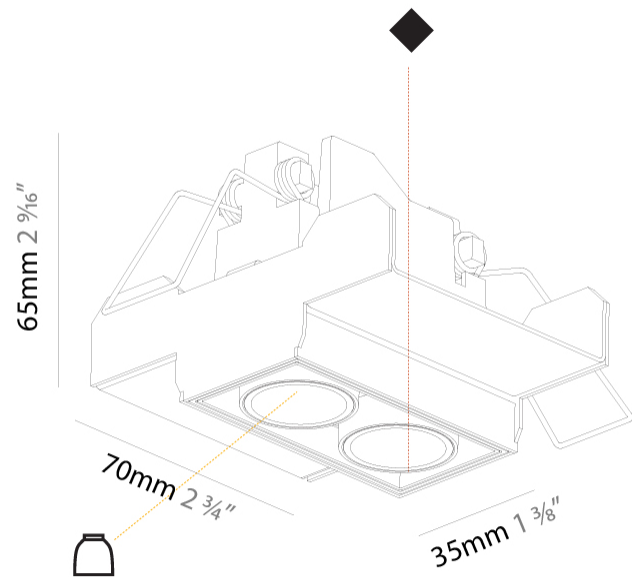

Holder Finish: WHI / BLK
Fixture Material: Aluminum Die Cast
Cut-out Measurements: 82mm / 3 1/4" x 42mm / 1 5/8"
Upon Request: Unique Ceiling Thickness

ELECTRICAL

Lamp Type: LED (Zhaga Standard)
Input Wattage (W): 7.7
Total Output Wattage (W): 6.6
Dimming: Tri-Mode (Non-Dimming and Phase Dimming (120Vac only) and 0-10V Dimming)
Driver Included: No
Driver Location: Remote
Driver Type: Constant Current - Universal
Driver Class: Class 2
Input Voltage (V): 120 - 277
Constant Current (MA): 1050

LED

Number of LEDs: 2
Color Temperature (°K): 2700 / 3000 / 3500 / 4000
Max. Delivered Lumen (lm): 319 / 348 / 356 / 363
Nominal Lumen (lm): 440 / 480 / 490 / 500
CRI: >90 CRI
Lamp Life (hrs): 50000
Upon Request: Special Color Temperature

OPTICAL

Reflector: 8 / 18 / 34
Upon Request: Special Beam Angles

RATINGS AND CERTIFICATIONS

Certified By: CSA Certified to UL and CSA Standards
Zaneen Group Inc. © 2024, 11800 388-3382, F-416-247-9319, www.zaneen.com

For international specifications by adding 'INT' at the end of the existing Model #. For assistance on 'custom' specifications, contact zteam@zaneen.com.
In a constant effort to supply the best product, we reserve the right to change specifications or materials without notice. The most recent specification sheets are found at zaneen.com